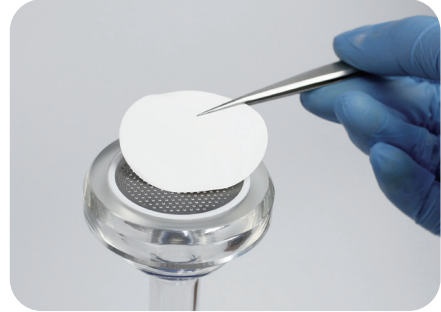

### Fit stainless steel funnel holder

VREZ-F8  
Stainless steel  
150ml filter holder  
clamp-free

+

WV300  
Stream pump

VREZ-F7  
Stainless steel  
150ml filter holder  
clamp-free

+

WV300  
Stream pump

**Fit Boro.glass funnel holder**

VREZ-F6  
Boro.glass  
300ml filter holder  
with clamp  
  
+  
  
WV300  
Stream pump

**Fit sterile PP funnel holder**

PP funnel, sterile  
250ml filter holder  
  
+  
  
WV300  
Stream pump

PP funnel, sterile  
250ml filter holder  
with membrane filter  
  
+  
  
WV300  
Stream pump