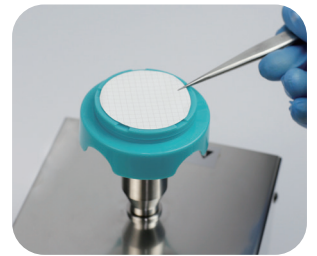

Membrane filter
can be cultivated directly

Fit Inkfish suction kits

Inkfish SC10
suction kits

+

WV300
Stream pump