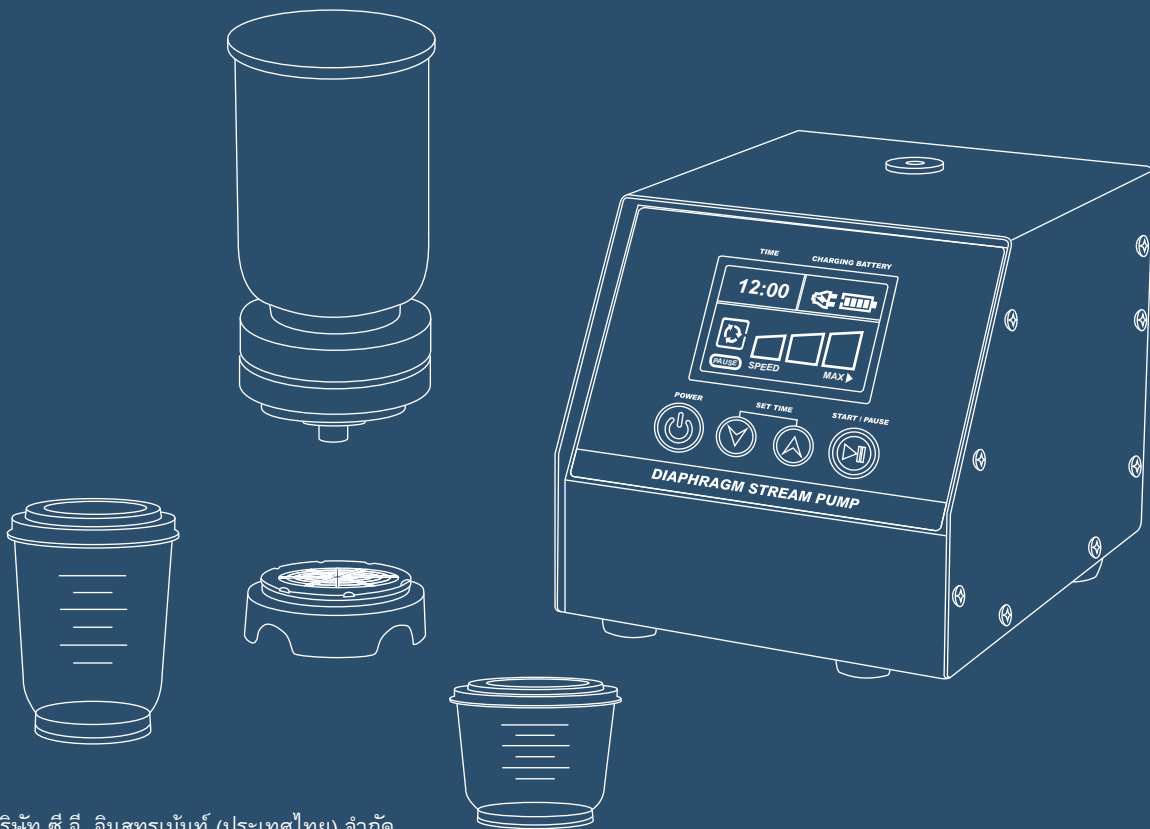

2019-2020

VREZ

Filtration & Separation Solutions

Stream filtration system

Focus on
laboratory sample filtration solutions

บริษัท ซี.อี. อินสตรูमेंท์ (ประเทศไทย) จำกัด
68/876 หมู่ 8 ถนนรัตนวิเบศร์ ต.บางกระสอ
อ.เมืองนนทบุรี จ.นนทบุรี 11000

โทรศัพท์ 02 9658971-3 โทรสาร 02 9658974

Email : sales@cethailand.com www.cethailand.com

TIANJIN SCICHRO TECHNOLOGIES CO., LTD.