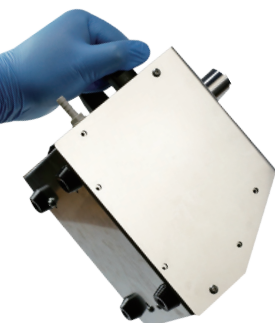

FEATURE

Save Space, Save time

No need of suction flask and waste bottle saving much bench, No need of taking time to empty waste bottle.

Easy Operation

Simply put on membrane on filter holder and touch control panel to start filtration easily, support adjust control rate. LCD display screen can easy identify.

Compatible to different size of holder

Manifold Branch Ports are available to fit 150ml, 300ml, 250ml, 300ml holders, suction kits, and filtration manifold.

Safety

No worry about waste liquid being sucked into pump

Build-in rechargeable battery

Stream pump build in 5200mA large volume battery, available for outdoor sampling. No longer limited by wires.

SPECIFICATION

Item	WV300
Part.No.	579300-10
Drive type	Diaphragm
Flow rate control	Three-speed gear
Max. flow rate(water)	1500ml /min
Display screen	LED
Key Control	Touch panel
Voltage	12.6V
Built-in battery capacity	5200mA
Charger	12.6V/3A
Outlet	ø 5mm/ c 8mm
Dimension(mm)	200X135X135mm
Weight(Kg)	1.8Kg
House material	SUS304
Panel	PMMA

**Battery
usage**

**Plug in
usage**

PRODUCT INFORMATION

Fit stainless steel funnel holder

VREZ-F8
Stainless steel
150ml filter holder
clamp-free

+

WV300
Stream pump

VREZ-F7
Stainless steel
150ml filter holder
clamp-free

+

WV300
Stream pump